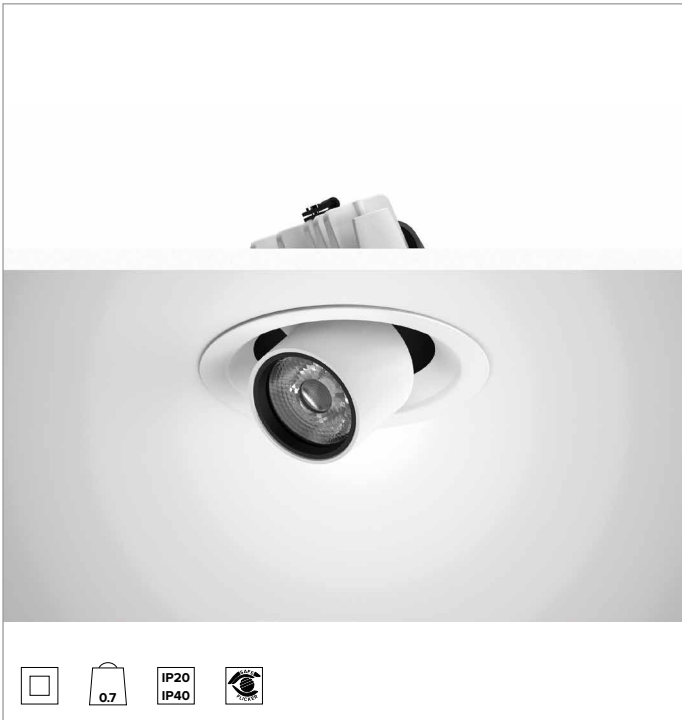

1T9231EL | CTEVO EXTRACTABLE 125

Recessed extractable LED projector

		3000K	H(m)	D(m)	E_{max}(lx)	
		Ra90		13°		
		Fixture Power	22W	1	0.23	21267
		Source Flux	1915lm	2	0.46	5317
		Fixture Flux	1524lm	3	0.69	2363
		Efficacy	70lm/W	4	0.92	1329
TS1329	I_{max}=11105cd/klm	I_{max}	21267cd	5	1.15	851