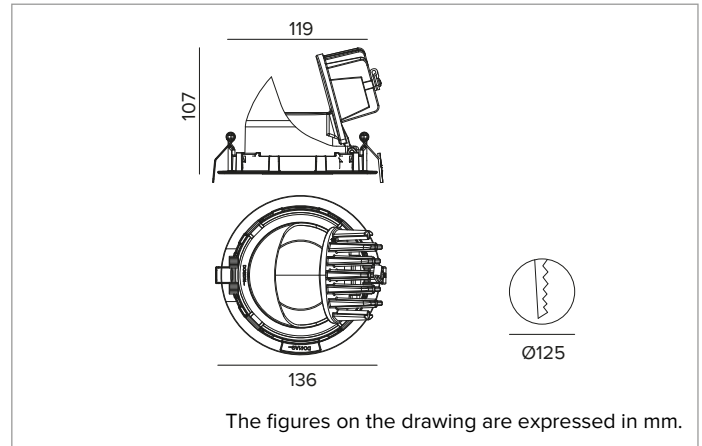

SOURCE

High efficiency Chip on Board LED Ra90. Ra80 on request.

Energy efficiency class: F

Nominal power: 19W

Nominal flux: 1915lm

Colour rendering index: 90

Rf: 92

Rg: 101

CCT nominal: 3000K

Lifetime (L80/B10): >50000h tq +25°C

ILLUMINOTECHNICAL CHARACTERISTICS

SP - precision optics with a black silicone cut off ring. Version with a transparent PMMA lens. UGR<19 (EN 12464-1).

Optic: LENS

Beam angles: SP

Optical efficiency: 80%

Fixture flux: 1524lm

Luminous efficacy: 70lm/W

Photobiological safety: Compliant with RG1 low risk group

MECHANICAL CHARACTERISTICS

Die-cast white painted anodised aluminium body and dissipator. Friction rotation system on hinges with adjustability of the fixture from -25°/+75° on a vertical plane and can be manually aimed to 355° on a horizontal plane. Trim version with an integrated white ring.

Colour and finish: Plaster white

Weight: 0.7Kg

Degree of protection: IP20 for recessed part

Degree of protection: IP40 for exposed part

ELECTRICAL CHARACTERISTICS

Integrated electronic ON-OFF driver.

Fixture Power: 22W

Power supply: 220-240Vac 50/60Hz

Insulation Class: CLASS 2

Type of driver / Control: ON-OFF

Driver included: YES

Class F: YES

SAFE FLICKER: PstLM=<1 and SVM=<0.4 (IEC TR 61547-1 and IEC TR 63158), to ensure a more comfortable and safe light

Ambient temperature: 0°C / +25°C

INSTALLATION

Quick tool-free mounting system for false ceiling installation from 0.5 to 30mm.

NOTES

110-277Vac version available on request.

WARRANTY

5 years.

WARNING

Luminaire designed for disposal/recycling at end-of-life. Replaceable (LED only) light source by a professional. Replaceable control gear by a professional.

Due to the technological evolution of the electronic components, the data provided may be updated, and as such, confirmation must be requested during the order process.

Luminous flux and power supply have +/-10% tolerances with respect to the indicated value. tq +25°C (CIE 121).

We reserve the right to make technical changes.

Targetti Sankey S.r.l.
Via Pratese, 164
50145 Firenze - Italy
Tel: +39 055 37911
targetti.com
targetti@targetti.com

CCIAA Firenze
Share Capital:
€ 500.000,00
VAT N. (IT):
01537660480
R.E.A.: FI-275656

TARGETTI